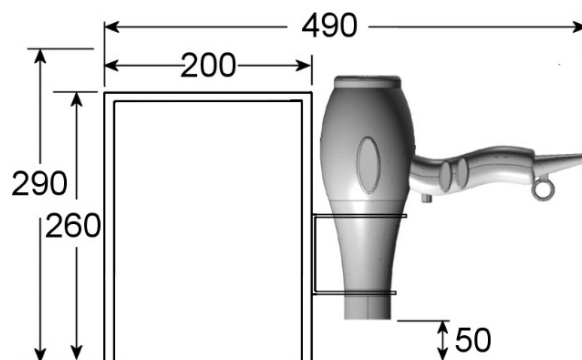

Ergonomic grip with anti-slip bar

Spiral cable 80 - 120 cm length

Packing Details

Width - 33 cm

Height - 28 cm

Depth - 21 cm

Weight – 3.5 kg

Depth = 98mm