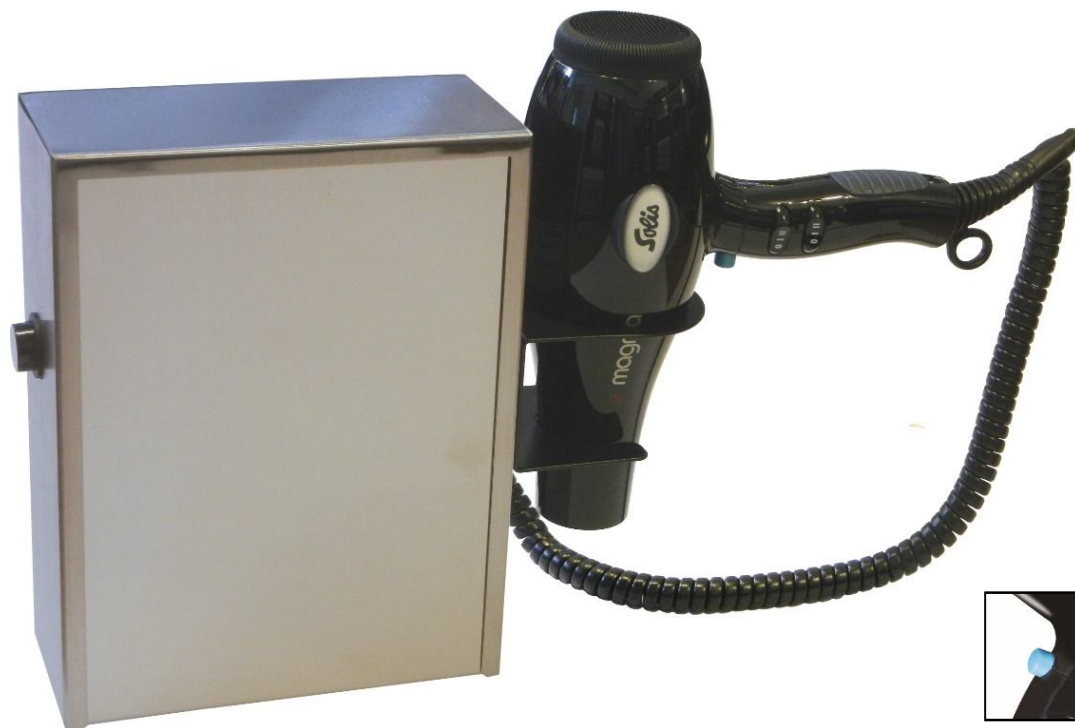

Order Code:

CSDLBU-M – Styler Super Deluxe / button operated

SINCE 1908

Solis

Styler Super Deluxe* / button operated

* Featuring SOLIS Magma black hairdryer / spiral cable type 251

Black / stainless steel

2000 watts

3 kg

Cold air button / ergonomic grip

 AC MOTOR
PROFESSIONAL

Features

316 grade stainless steel case and polished stainless safety mirror

Internal adjustable safety timer pre-set to 3 minutes approx.

Extra strong materials

2000 watts

Two speed settings and three heat settings

Cool shot button

Overheating protection

Air pressure (mBar): 20.9

Air output (l/s): 25.8

Double insulation (protection class II)

230 volts; 50 Hz

Ergonomic grip with anti-slip bar

Spiral cable 80 - 120 cm length

Packing Details

Width - 33 cm

Height - 28 cm

Depth - 21 cm

Weight – 3.5 kg

Depth = 98mm