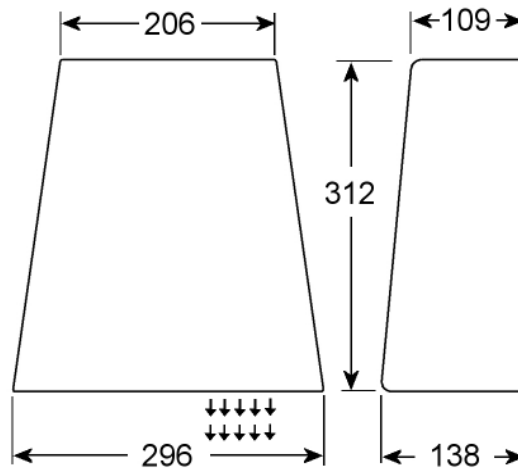

### Packing Details

Height	15 cm
Width	31 cm
Depth	32 cm
Weght	6 kilos

**BUILT IN  
BRITAIN**

The manufacturer reserve the right to change specifications without prior notice