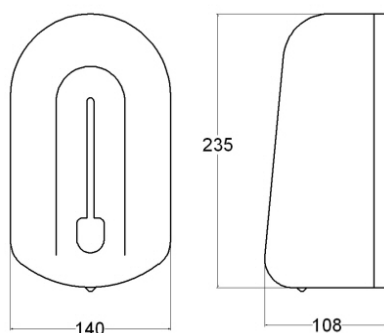

### Order Codes

<b>WSDA1W</b>	Machine with a white plastic front.
<b>WSDA1C</b>	Machine with a chrome plated plastic front.

<b>SBAT08</b>	AA size alkaline battery
---------------	--------------------------

### Specification

Batteries	4 x 1.5v AA size alkaline
Width	140 mm
Height	235 mm
Depth	108 mm

### Packing Details

Width	24.5 cm
Height	12 cm
Depth	14.5 mm
Weight	0.9 Kg

The manufacturer reserve the right to change specifications without prior notice