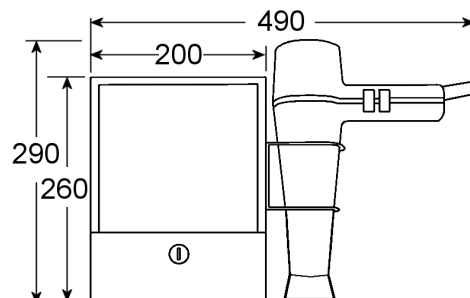

Styler Deluxe Coin Operated

Specification

Voltage	230v 50Hz
Wattage	1800w
Air flow speeds.	6 air flow / temperature combinations.
Steel case	316 grade stainless steel and polished stainless safety mirror.
Timer	Internal adjustable safety timer pre-set to 3 minutes approx.
Switch	Latching switch (not auto off)
Lead	Coiled cable.
Nozzle	Concentrator nozzle supplied

Order Codes

Replacement dryer

CSDLS2	Styler Deluxe fitted with a 20p coin mech.	SDRX14
NOTE: Other mechanisms, including Euro, can be supplied to order.		

Packing Details

Width	33 cm
Height	28 cm
Depth	22 cm
Weight	4.5 kg
Quantity	1