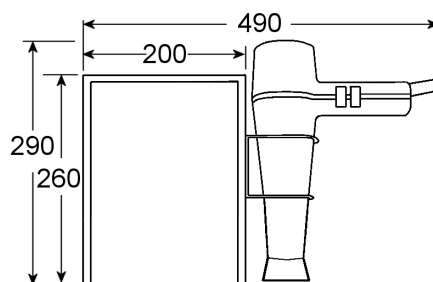

### Specification

Voltage	230v 50Hz
Wattage	1800w
Air flow speeds.	6 air flow / temperature combinations.
Steel case	316 grade stainless steel and polished stainless safety mirror.
Timer	Internal adjustable safety timer pre-set to 3 minutes approx.
Dryer switch	Latching switch (not auto off)
Lead	Coiled cable.
Nozzle	Concentrator nozzle supplied

### Packing Details

Width	33 cm
Height	28 cm
Depth	22 cm
Weight	4.5 kg
Quantity	1

Depth = 98mm

**MADE IN  
THE EU**

The manufacturer reserve the right to change specifications without prior notice