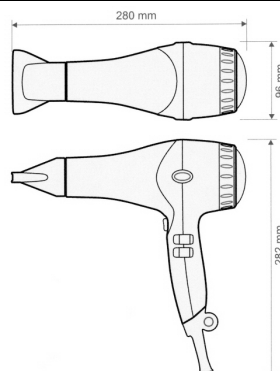

Specification

Voltage	220 / 240v 50/60Hz
Wattage	1500w / 1800w
Air flow.	6 air flow / temperature combinations.
Cool button	Yes
Switch	Latching switch (not auto off)
Lead	Coiled cable with fitted plug.
Nozzle	Concentrator nozzle supplied

Order Codes

Valera Code

SDRX14	Valera Swiss Turbo 7000	ST7000/UK

Packing Details

Width	23.5 cm
Height	29 cm
Depth	12 cm
Weight	0.95 kg
Quantity	1

**MADE IN
THE EU**

The manufacturer reserve the right to change specifications without prior notice