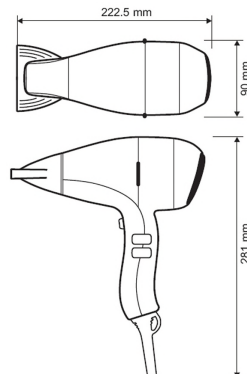

Specification

Voltage	220 / 240v 50/60Hz
Wattage	1700w / 2000w
Air flow.	6 air flow / temperature combinations.
Cool button	Yes
Switch	Non latching safety switch on dryer
Lead	Coiled cable with a fitted plug.
Nozzle	2 Concentrator nozzles supplied.

Order Codes

Valera Code

EPAVNB	Valera Swiss Nano 9000	SN9000P UK

Packing Details

Width	18 cm
Height	26.5 cm
Depth	11 cm
Weight	1.0 kg
Quantity	1

**MADE IN
THE EU**

The manufacturer reserve the right to change specifications without prior notice