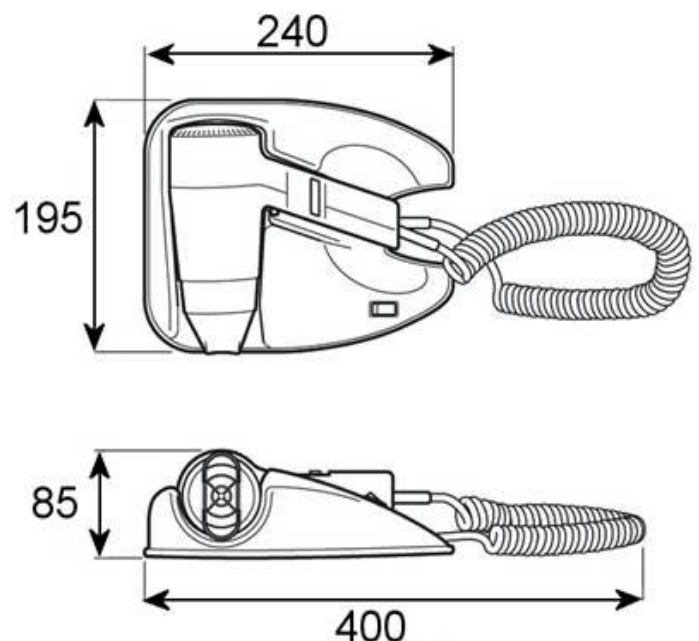

Order Codes:

EPAVDW – Valera drawer fitting 1200w / white
(533.03/033)

EPAVDW-6 – Valera drawer fitting 1600w / white
(533.05/033)

Valera Premium Drawer

Features

Safety Switch – press & hold to operate

Eco-friendly

Three air temperature settings

Two air-flow settings

Cool button

1200 watts (1600w for EPAVDW-6)

220 / 240v 50/60Hz

Concentrator nozzle supplied

Packing Details

Width - 24 cm

Height - 27 cm

Depth - 11 cm

Weight - 1.01 kg

SWISS  **MADE**

The manufacturer reserve the right to change specifications without prior notice