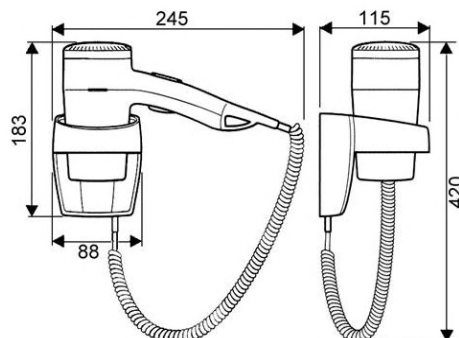

Specification

Voltage	220 / 240v 50/60Hz
Wattage	1100
Air flow.	2 settings. (Fast for High temp. and slower for medium & cool temp.)
Air temperature	High, medium and cool
Switch	Non latching safety switch on dryer
Wall holder	Without switch
Nozzle	Concentrator nozzle fitted

Order Codes

Valera Code

EPAVPW-1	Valera Premium 1100w in white	533.15/038B

Packing Details

Width	23.5 cm
Height	18.5 cm
Depth	9 cm
Weight	0.63 kg
Quantity	1

**MADE IN
THE EU**

The manufacturer reserve the right to change specifications without prior notice