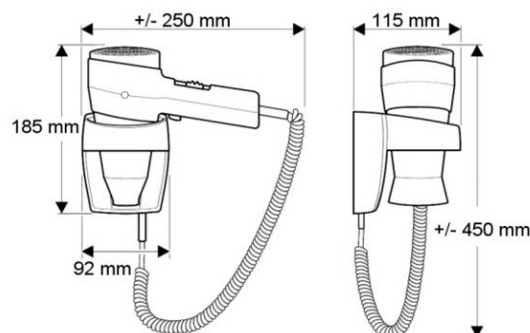

### Specification

Voltage	220 / 240v 50/60Hz
Wattage	1200
Air flow.	2 settings. (Fast for High temp. and slower for medium & cool temp.)
Air temperature	High, Medium and cool
Switch	Non latching safety switch on dryer
Wall holder	With on/off safety switch
Nozzle	Concentrator nozzle fitted

### Packing Details

Width	18.5 cm
Height	23 cm
Depth	9 cm
Weight	0.72 kg
Quantity	1

**MADE IN  
THE EU**

The manufacturer reserve the right to change specifications without prior notice