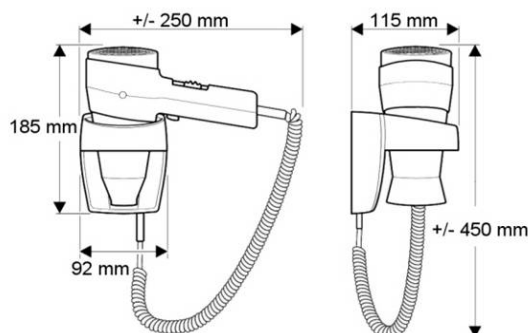

Specification

| | |
|-----------------|--|
| Voltage | 220 / 240v 50/60Hz |
| Wattage | 1200 |
| Air flow. | 2 settings. (Fast for High temp. and slower for medium & cool temp.) |
| Air temperature | High, Medium and cool |
| Switch | Non latching safety switch on dryer |
| Wall holder | With on/off safety switch |
| Nozzle | Concentrator nozzle fitted |

Order Codes

Valera Code

| | | |
|---------------|--|-------------------|
| EPAVAW | Valera Action 1200w in white / chrome | 542.05/038A white |
| EPAVAB | Valera Action 1200w in black / chrome | 542.05/038 black |
| EPAVAS | Valera Action 1200w in silver / chrome | 542.05/038 silver |

Packing Details

| | |
|----------|---------|
| Width | 18.5 cm |
| Height | 23 cm |
| Depth | 9 cm |
| Weight | 0.72 kg |
| Quantity | 1 |

**MADE IN
THE EU**

The manufacturer reserve the right to change specifications without prior notice